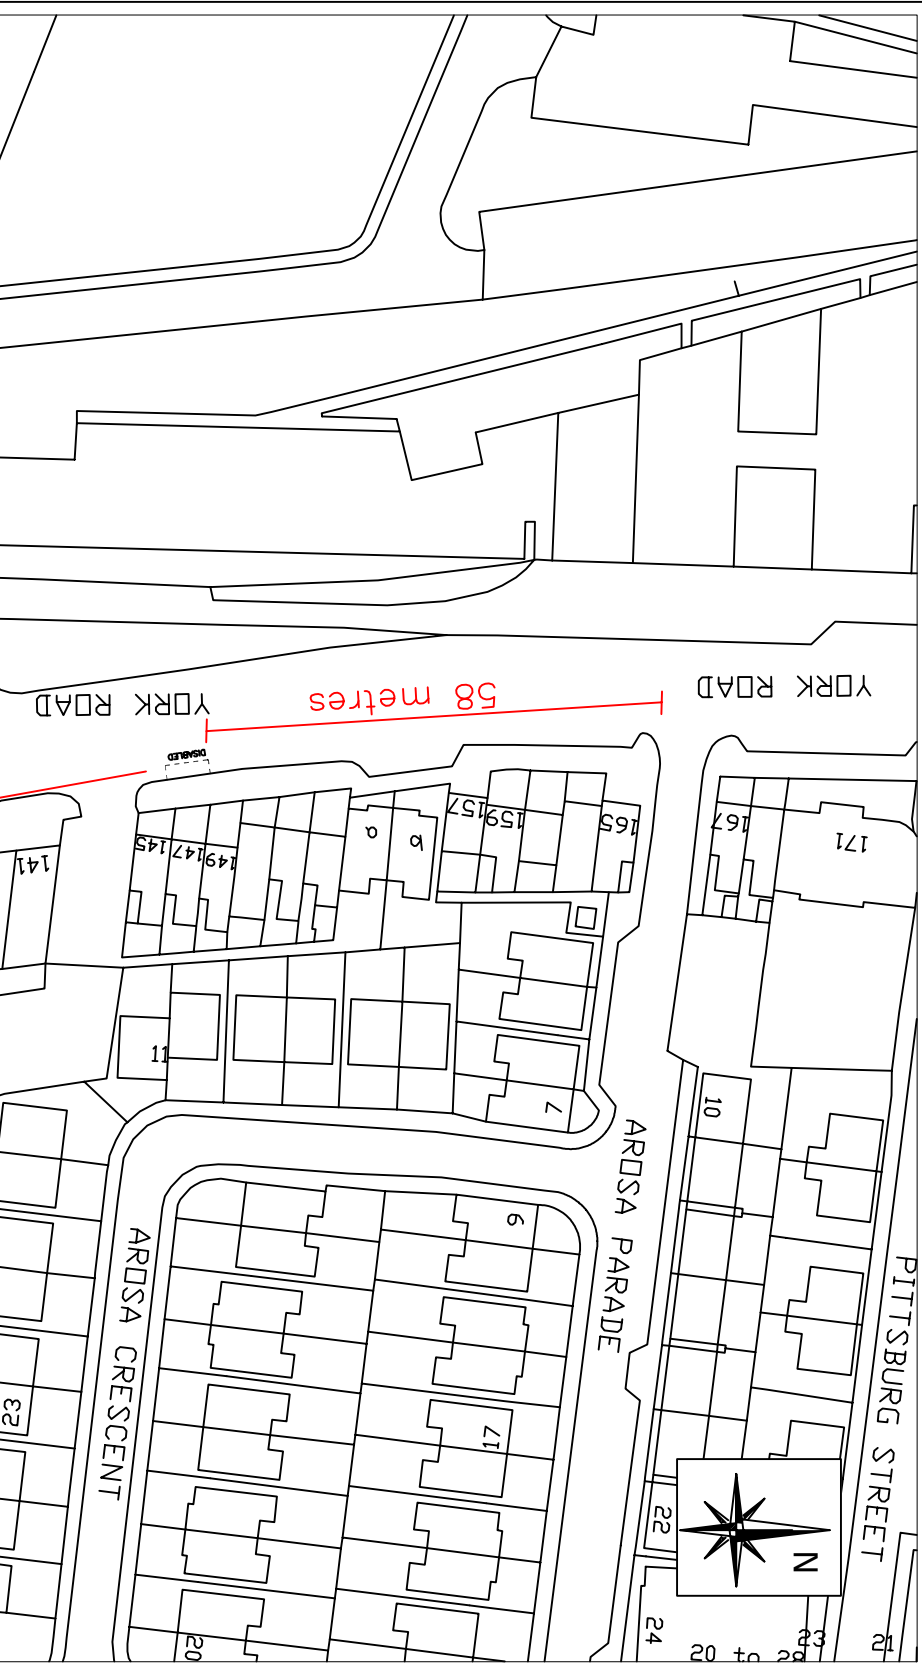

York Road, Belfast (east side) – from a point 58 metres south of its junction with Arosa Parade, for a distance of 5.5 metres in a southerly direction.

NO.	REVISION	DATE

Based upon the Ordnance Survey of Northern Ireland 1:1000 Scale Map with the Permission of the Director and Chief Executive
 © Crown Copyright
 Unauthorised reproduction infringes Crown Copyright and may lead to prosecution or civil proceedings

Project
AN ACCESSIBLE / DISABLED PARKING BAY

Title
147 YORK ROAD BELFAST

FILE NO.	DESIGNED	AO'H	date Oct '23
DRAWN	CHECKED		date
TRACED	APPROVED		date
Dwg. No.			Revision

TM2/BEL/OCT/2023/53/A

Scales
AS SHOWN